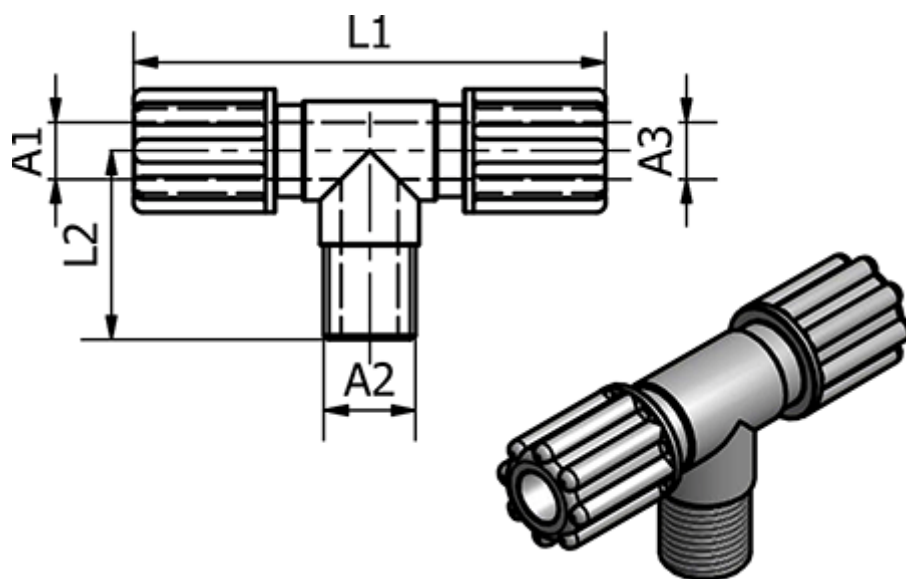

Data Sheet

Article number: 58615041

Description: Push-on 150.41, Ø4/6, Ø4/6 - G 1/8"
Tee Connector

Measures

= -

= -

Ext. Hose Diameter A1 = 4/6

Ext. Hose Diameter A3 = 4/6

L1 = 50

L2 = 20

Thread A2 = G 1/8"